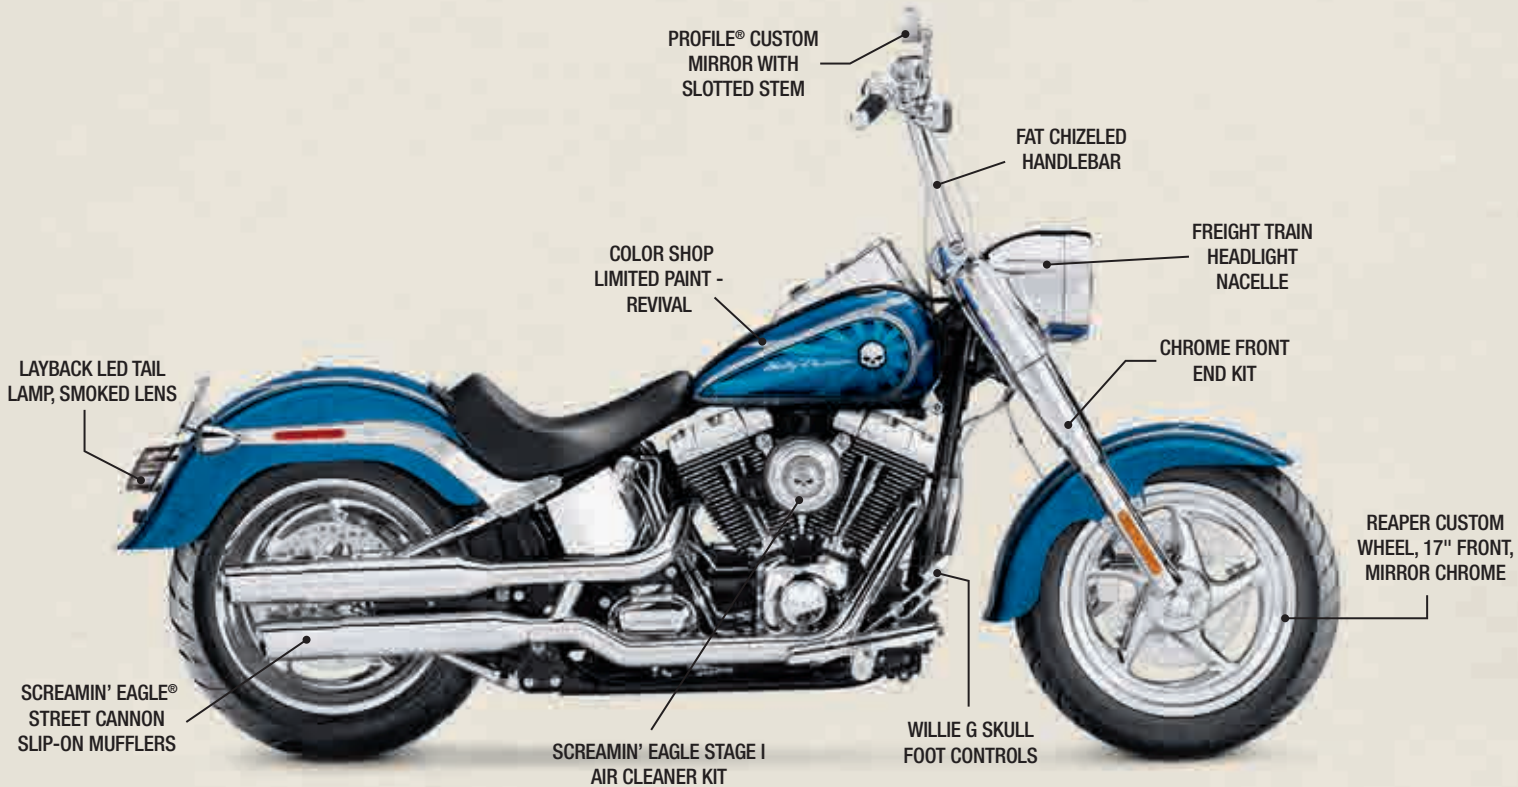

2016 FLSTF FAT BOY®

COLOR SHOP CUSTOM PAINT: LIMITED - REVIVAL

Customized with Genuine Motor Parts & Accessories

DESCRIPTION	PART NO.
COLOR SHOP CUSTOM PAINT	
<input type="checkbox"/> NEW Color Shop Limited Paint - Revival	92200107DYZ